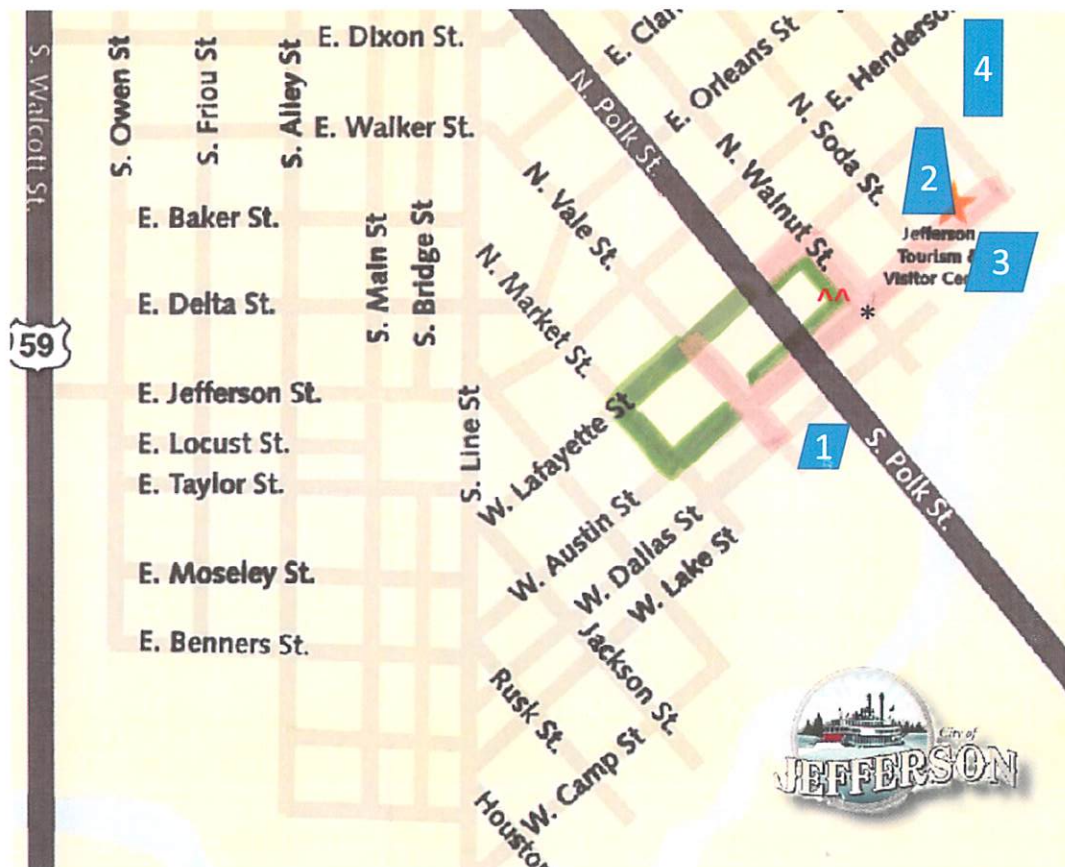

Antique Tractor, Truck & Model-T Show Map of Jefferson

- Blue = truck & trailer parking
 - 1 behind courthouse
 - 2 Convention Center
 - 3 Across street from Tourism-Boat parking lot
 - 4 Behind Jefferson Railway Depot

Orange Line = Parking for Event Vehicles. All vehicles should have their front in the street; back to the sidewalk and facing toward Walnut Street (to be ready for Parade). Streets closed to traffic.

^^ = Registration / Information (next to General Store at Austin & Walnut)

❖ = start of Slow Race and Parade (On Austin, with a left turn on to Walnut)

Green Line = Parade Route