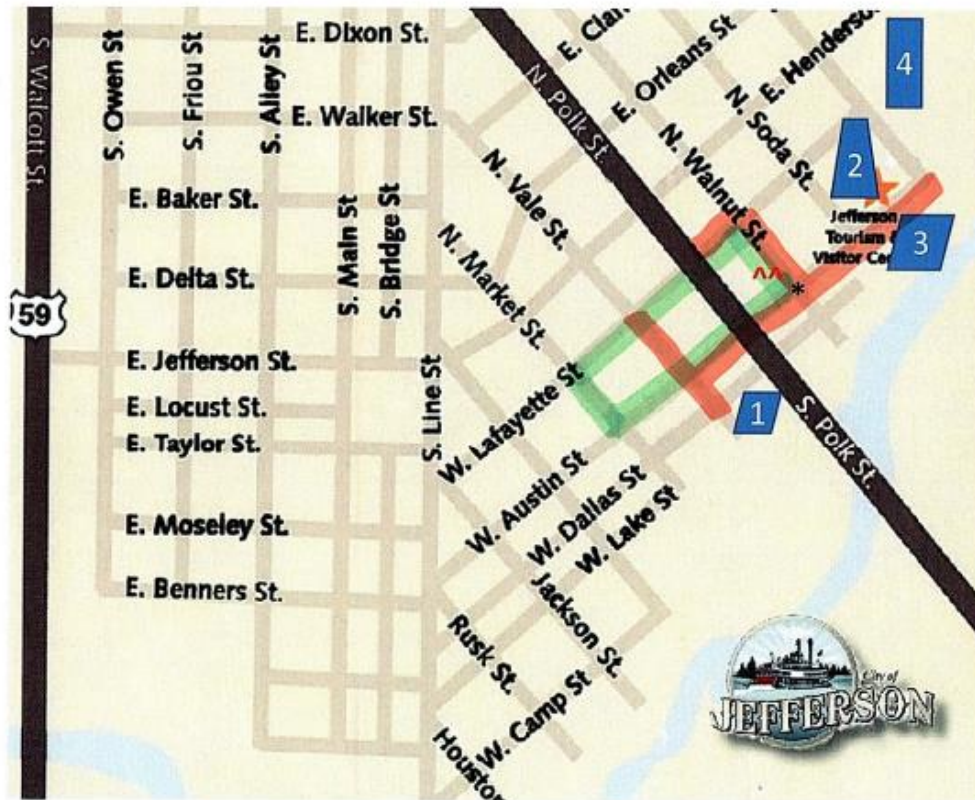

# Antique Tractor Show – Map of Jefferson

Blue = truck & trailer parking

1 behind courthouse

2 Convention Center

3 Across street from Tourism-  
Boat parking lot

4 Behind Jefferson Railway Depot

**Orange Line** = Tractor event parking

All tractors should have their front in the street; back to the sidewalk and facing toward train depot. Streets closed to traffic.

^^ = Registration / Information (next to General Store at Austin & Walnut)

• = start of Slow Race and Tractor Parade (at corner of Austin & Walnut)

**Green Line** = Tractor Parade Route